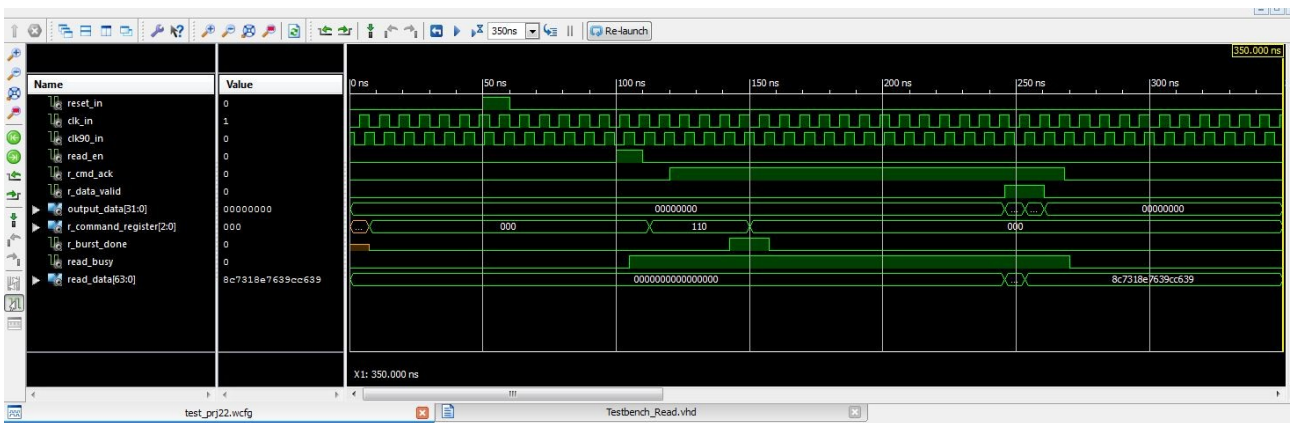

Clock-Generation (DDR2_Ram_Core.vhd)

Testbench_DDR2_Core.vhd

Read-Timing (DDR2_Read_VHDL.vhd)

Testbench_Read.vhd

Write-Timing (DDR2_Write_VHDL.vhd)

Testbench_Write.vhd