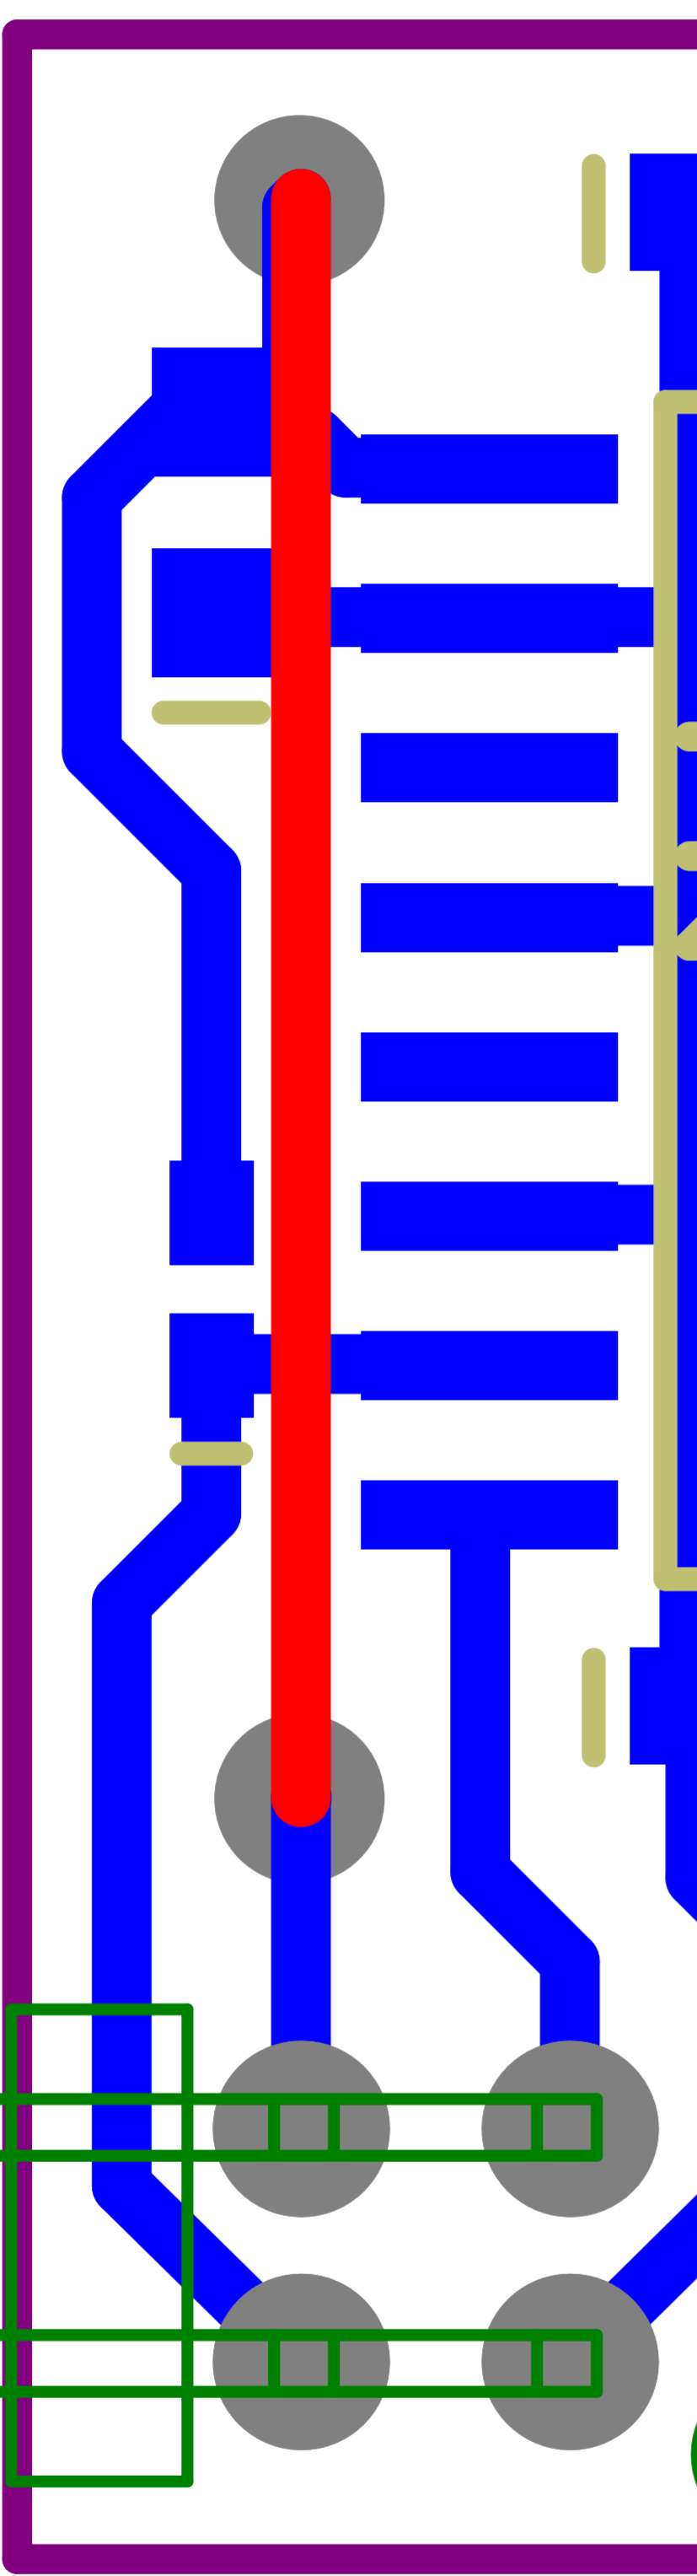

Title: Serial Adapter			Berne University of Applied Science School of Engineering and Information Technology Quellgasse 21 CH-2501 Biel
Size: A4_L	Author: zac1	Revision: 1.0	
Date: 23.07.2008	Time: 14:06:36	Sheet 19 of 19	
File: serial-con.SchDoc			

B0 2 EDGE > 8.7mm=343mi.1

BY-NC-2A

PiCeU269

1 6 9 5

X1

JP1

C4 R1