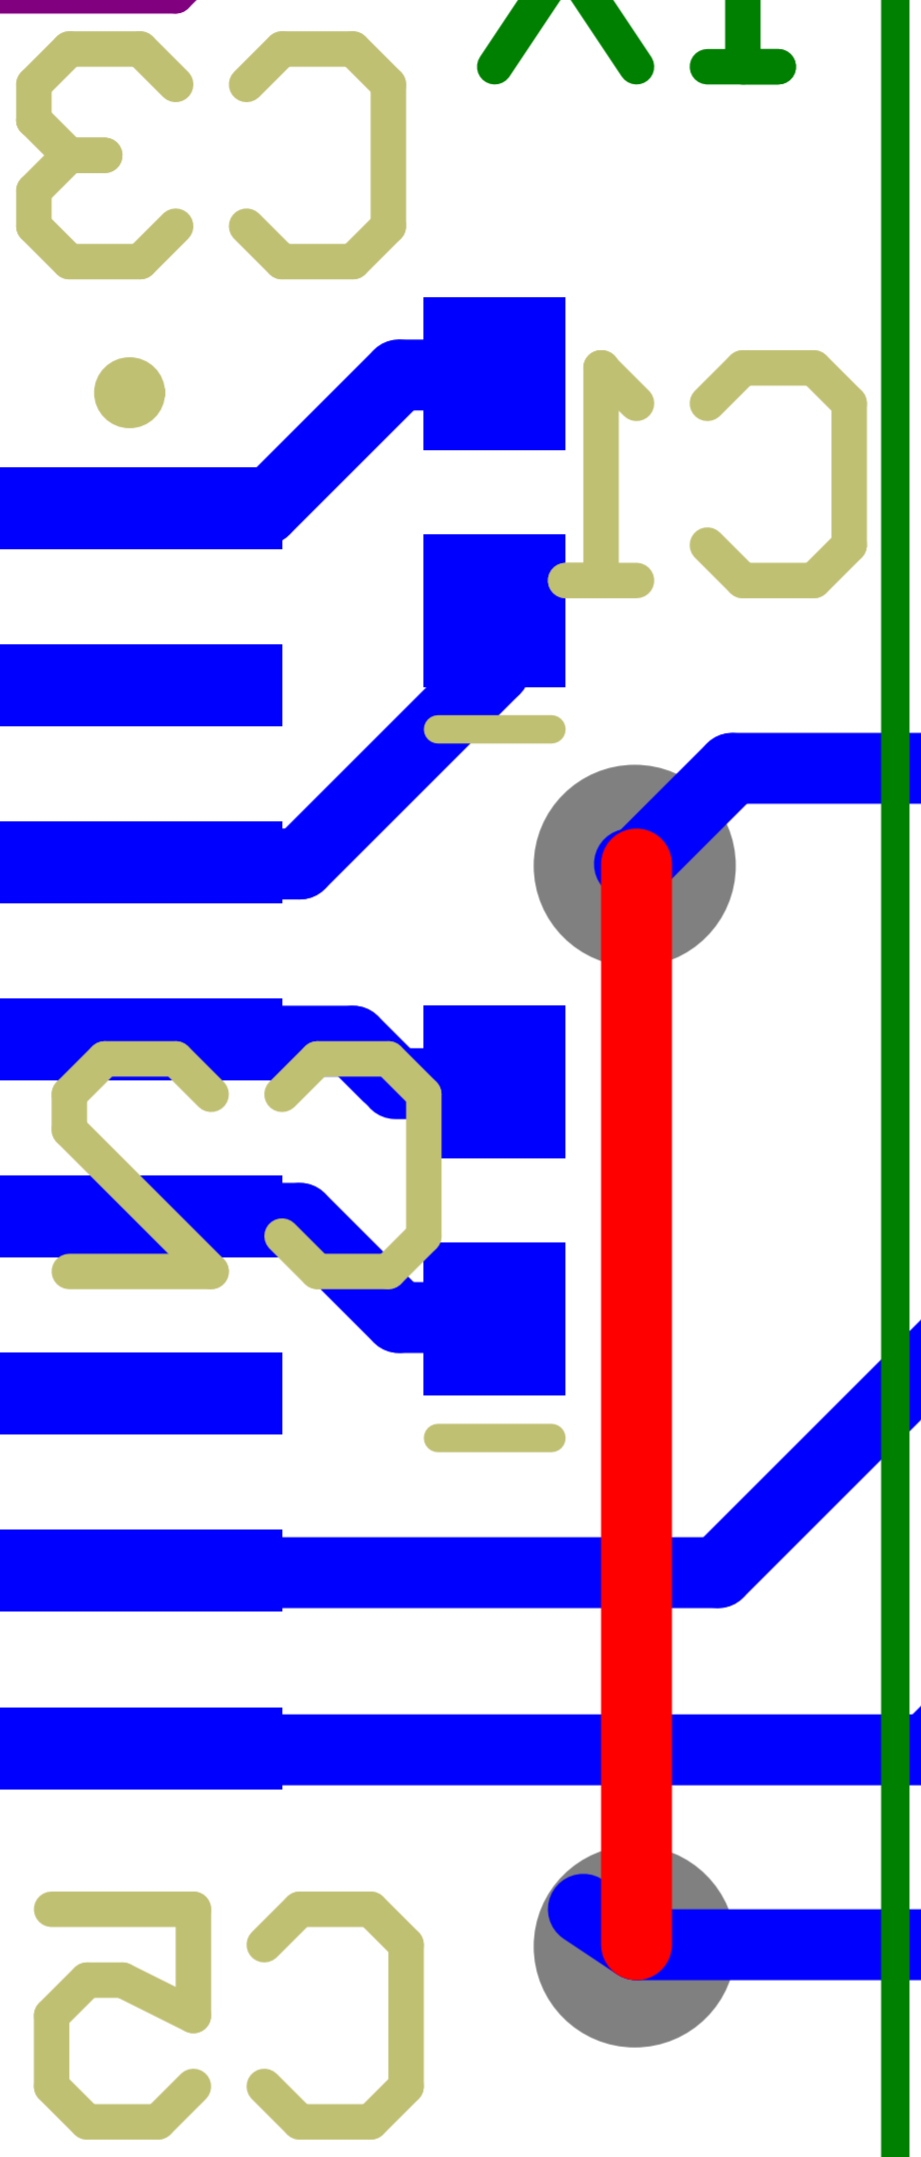

Title: Serial Adapter			Berne University of Applied Science School of Engineering and Information Technology Quellgasse 21 CH-2501 Biel
Size: A4_L	Author: zac1	Revision: 1.0	
Date: 23.07.2008	Time: 14:06:36	Sheet 19 of 19	
File: serial-con.SchDoc			

B0 2 EDGE > 8.7mm=343mi.1

BY-NC-2A

PiCeU269

1 6 9 5

X1

JP1

C4 R1