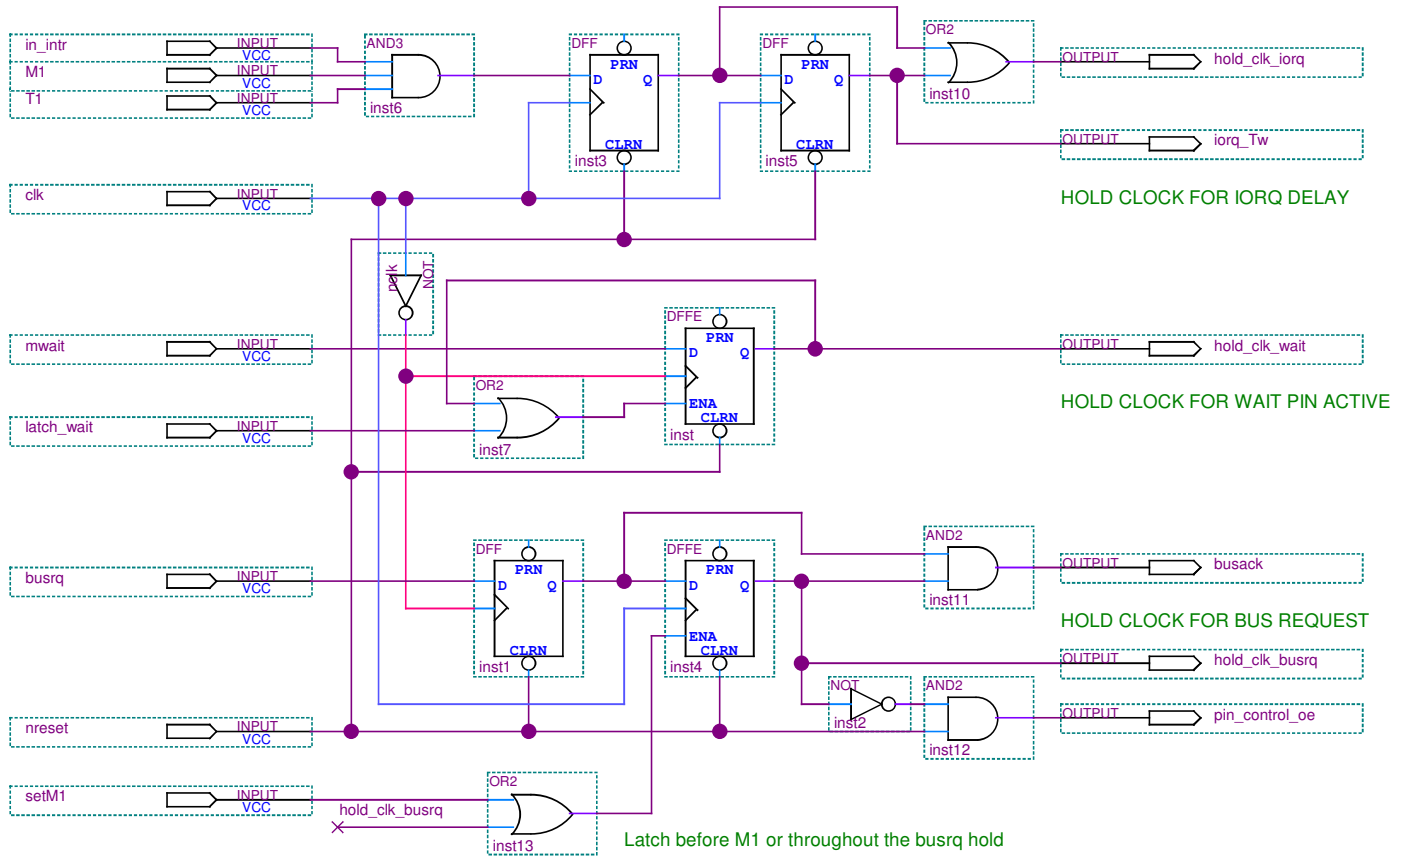

Adds a 2-cycle delay for Interrupt response

PROJECT	A-Z80	MODULE	clk_delay
DESIGNER	Goran Devic		
DATE	July 27, 2014	REV	1.2