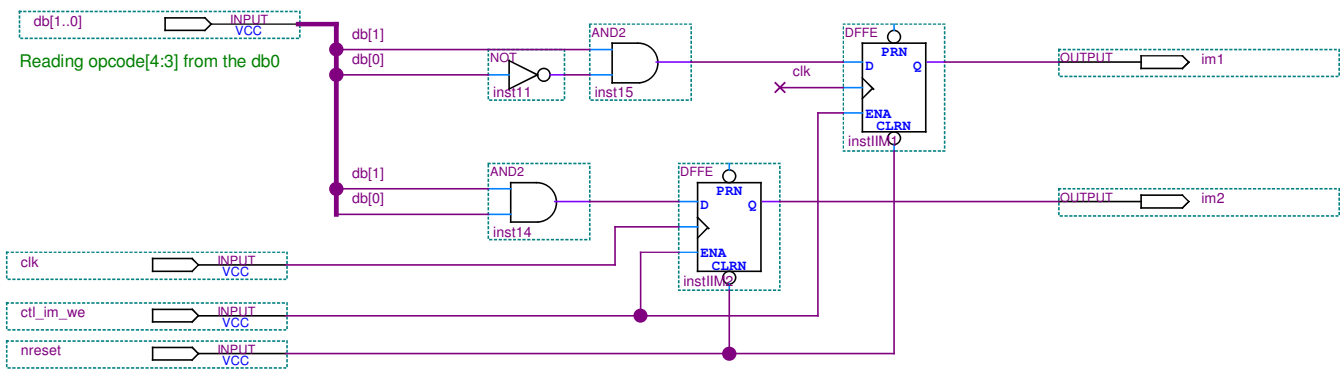

IFF1 and IFF2 flags

INT and NMI state flags

IM (Interrupt Mode) register

PROJECT	A-Z80	MODULE	interrupts
DESIGNER	Goran Devic		
DATE	July 19, 2014, 2016	REV	1.4