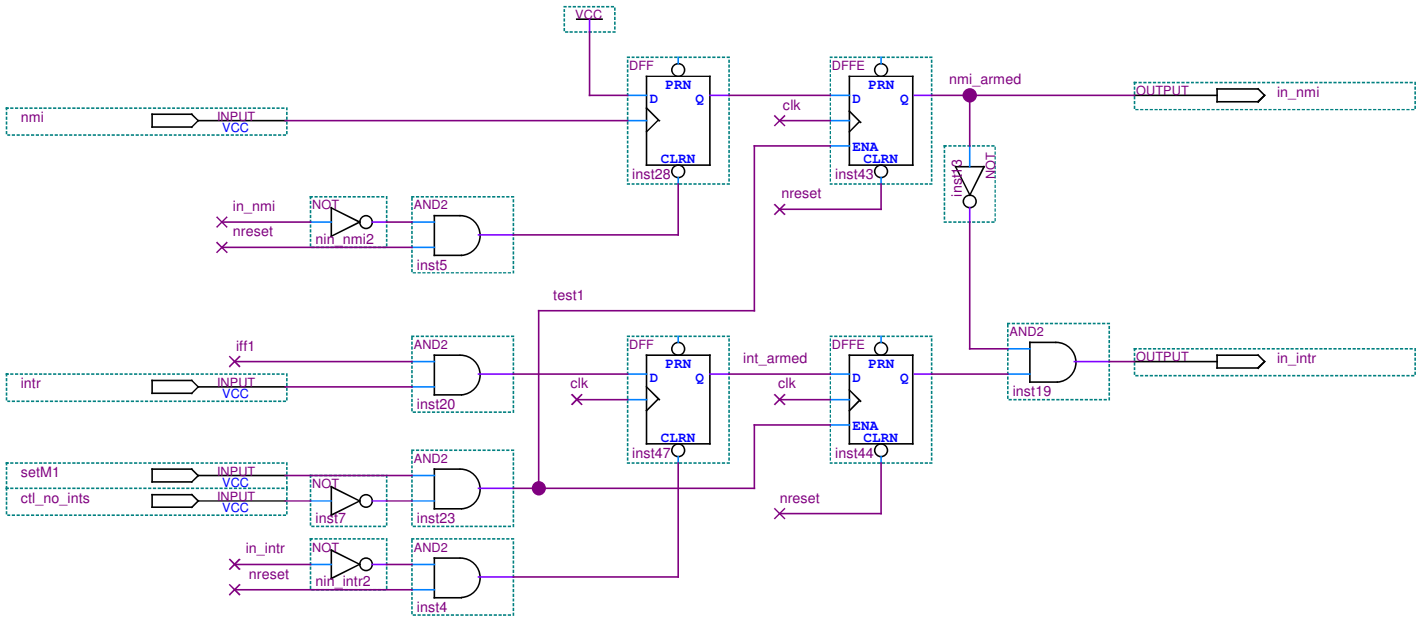

IFF1 and IFF2 flags

INT and NMI state flags

IM (Interrupt Mode) register

PROJECT	A-Z80	MODULE	interrupts
DESIGNER	Goran Devic		
DATE	July 19, 2014, 2016	REV	1.4