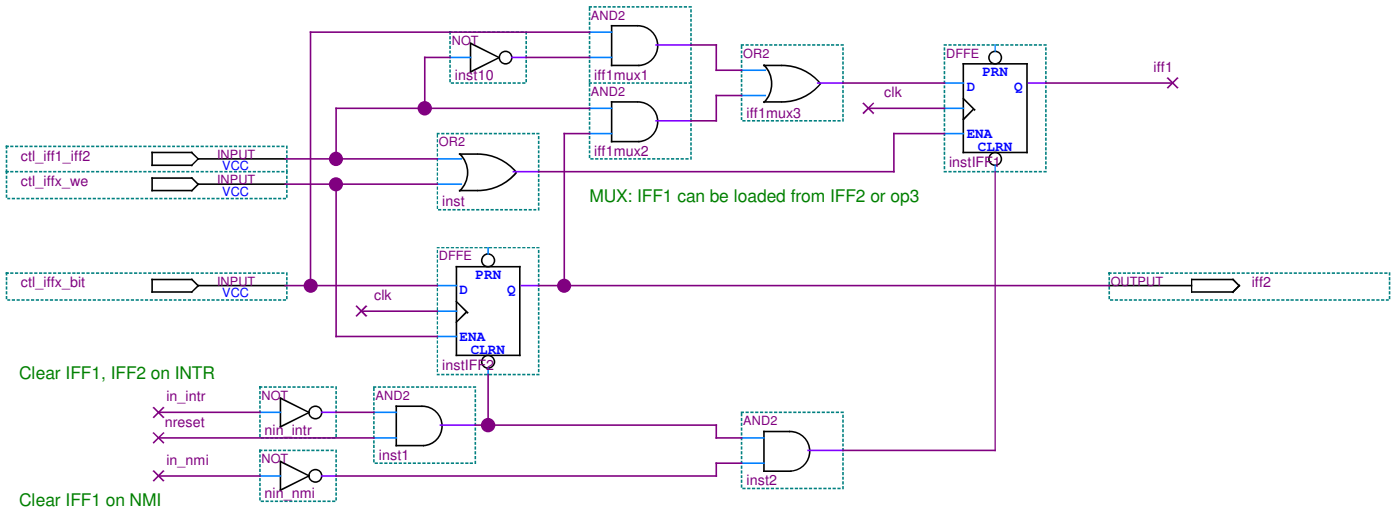

IFF1 and IFF2 flags

INT and NMI state flags

IM (Interrupt Mode) register

PROJECT	A-Z80	MODULE	interrupts
DESIGNER	Goran Devic		
DATE	July 19, 2014, 2016	REV	1.4