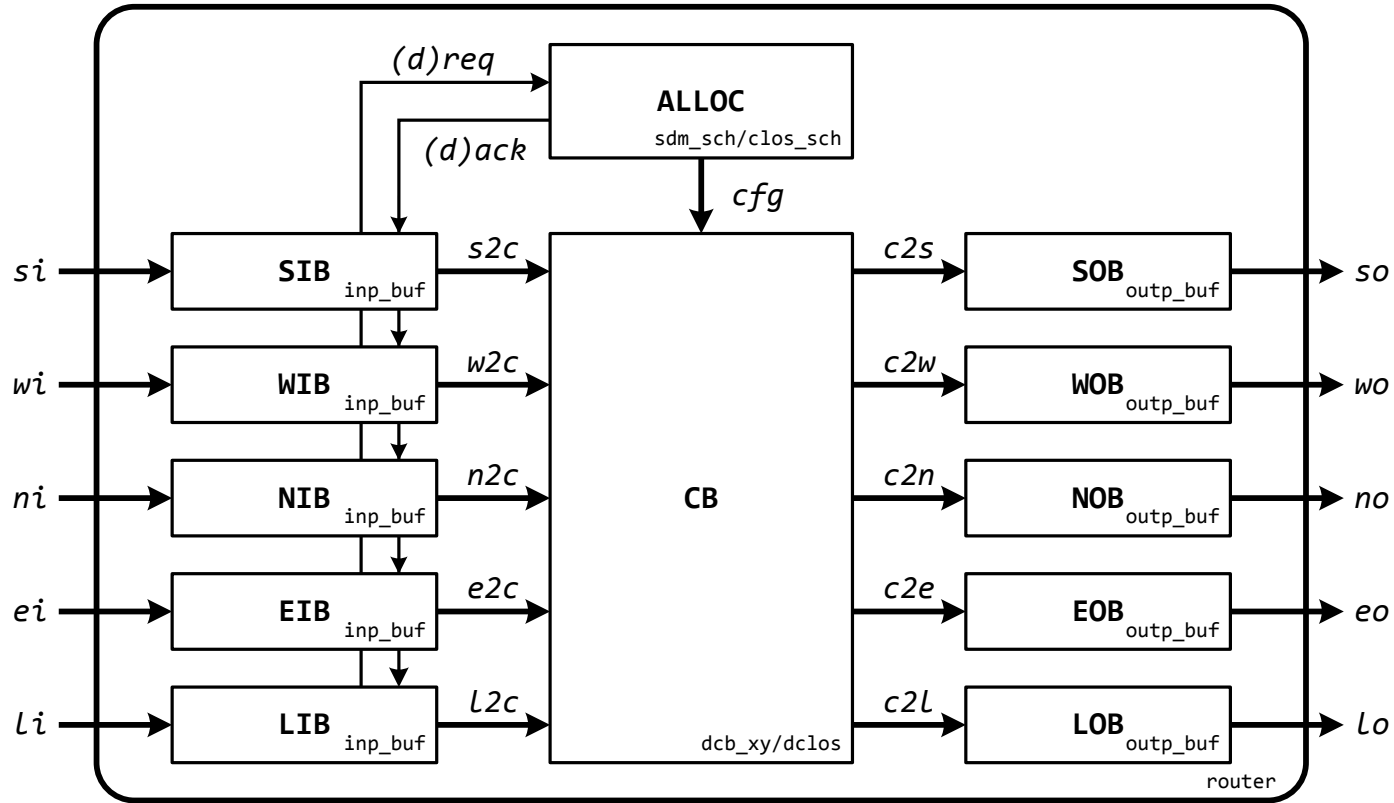

Wormhole/SDM Router Overall Architecture

Input Buffer