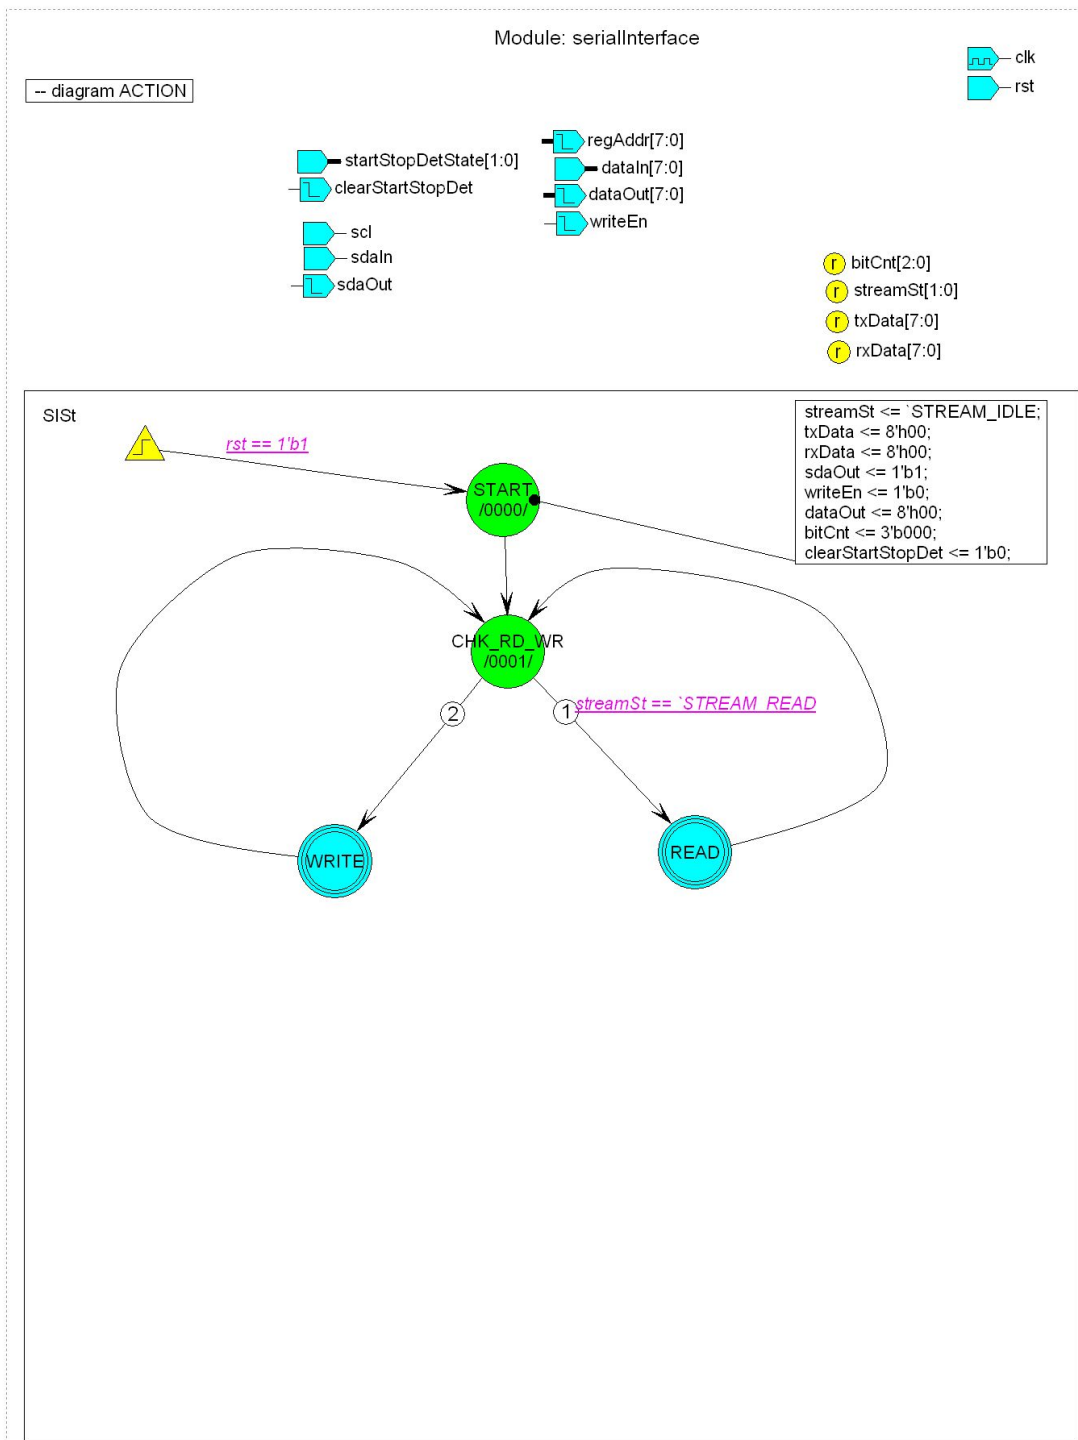

Active-HDL PDF Export design0 design

Copyright 2006 ALDEC, Inc. Henderson, NV USA
All Rights Reserved.

ALDEC, Inc. homepage <http://www.aldec.com>

Contents

1 Table of Contents	
2 design0	1
2.1 serialInterface.asf	1
2.1.1 READ	2
2.1.2 WRITE	2
2.1.2.1 J1	3

2 design0

2.1 serialInterface.asf

2.1.1 READ

2.1.2 WRITE

2.1.2.1 J1