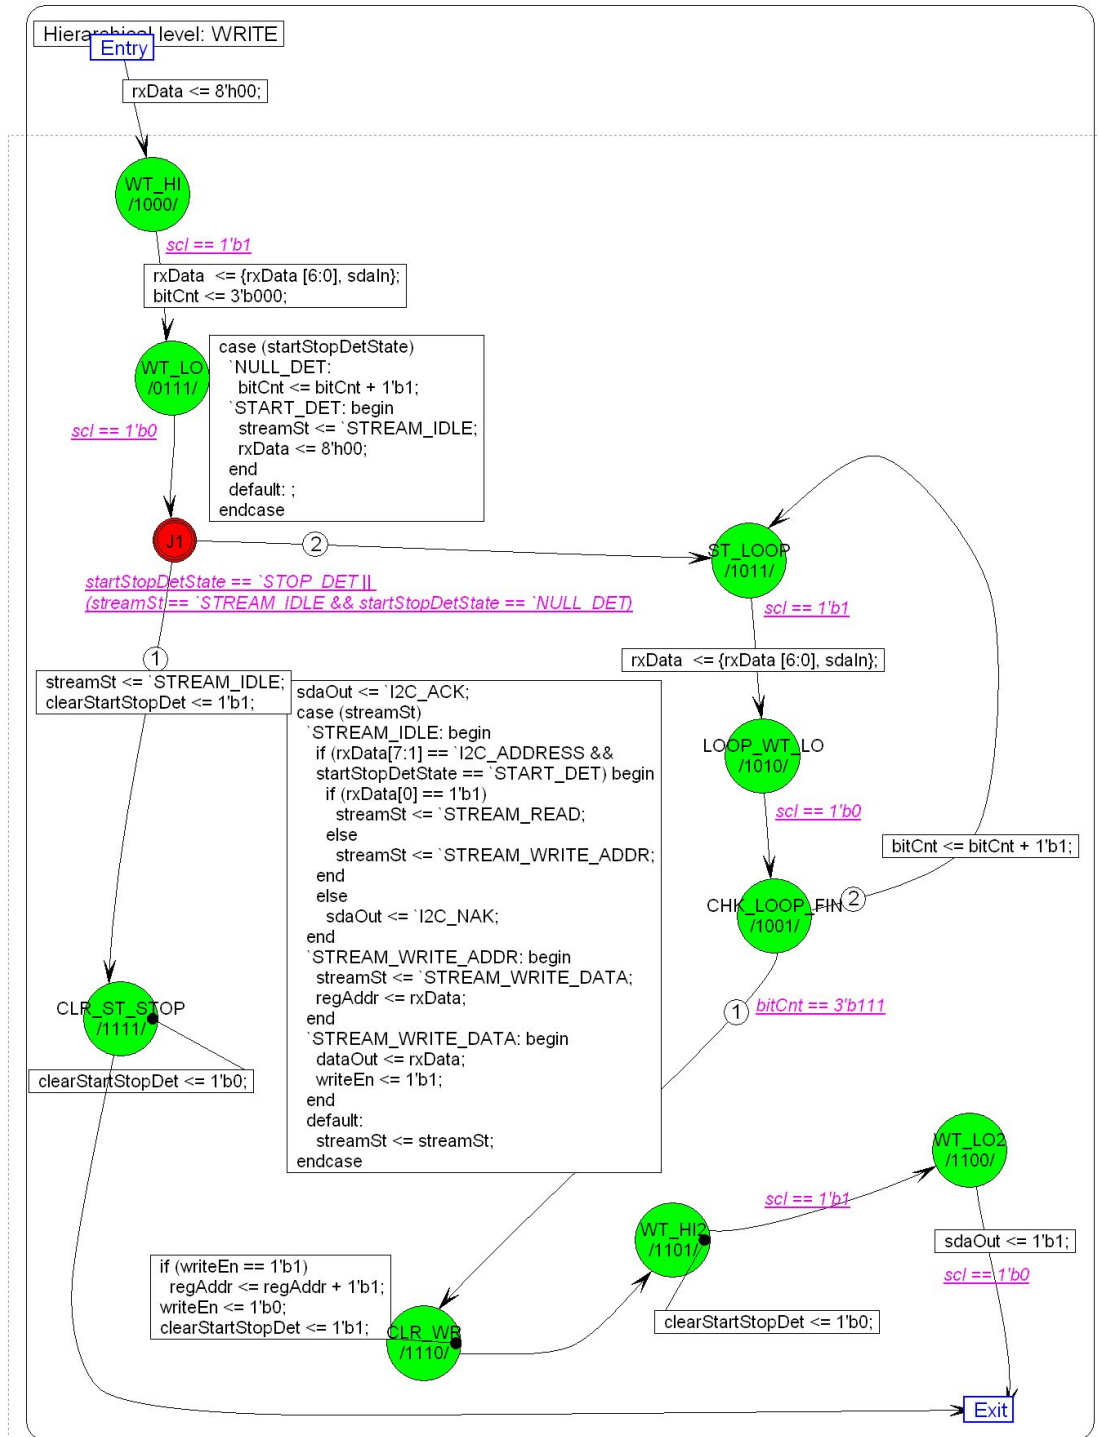

Active-HDL PDF Export design0 design

Copyright 2006 ALDEC, Inc. Henderson, NV USA
All Rights Reserved.

ALDEC, Inc. homepage <http://www.aldec.com>

Contents

1 Table of Contents	
2 design0	1
2.1 serialInterface.asf	1
2.1.1 READ	2
2.1.2 WRITE	2
2.1.2.1 J1	3

2 design0

2.1 serialInterface.asf

2.1.1 READ

2.1.2 WRITE

2.1.2.1 J1