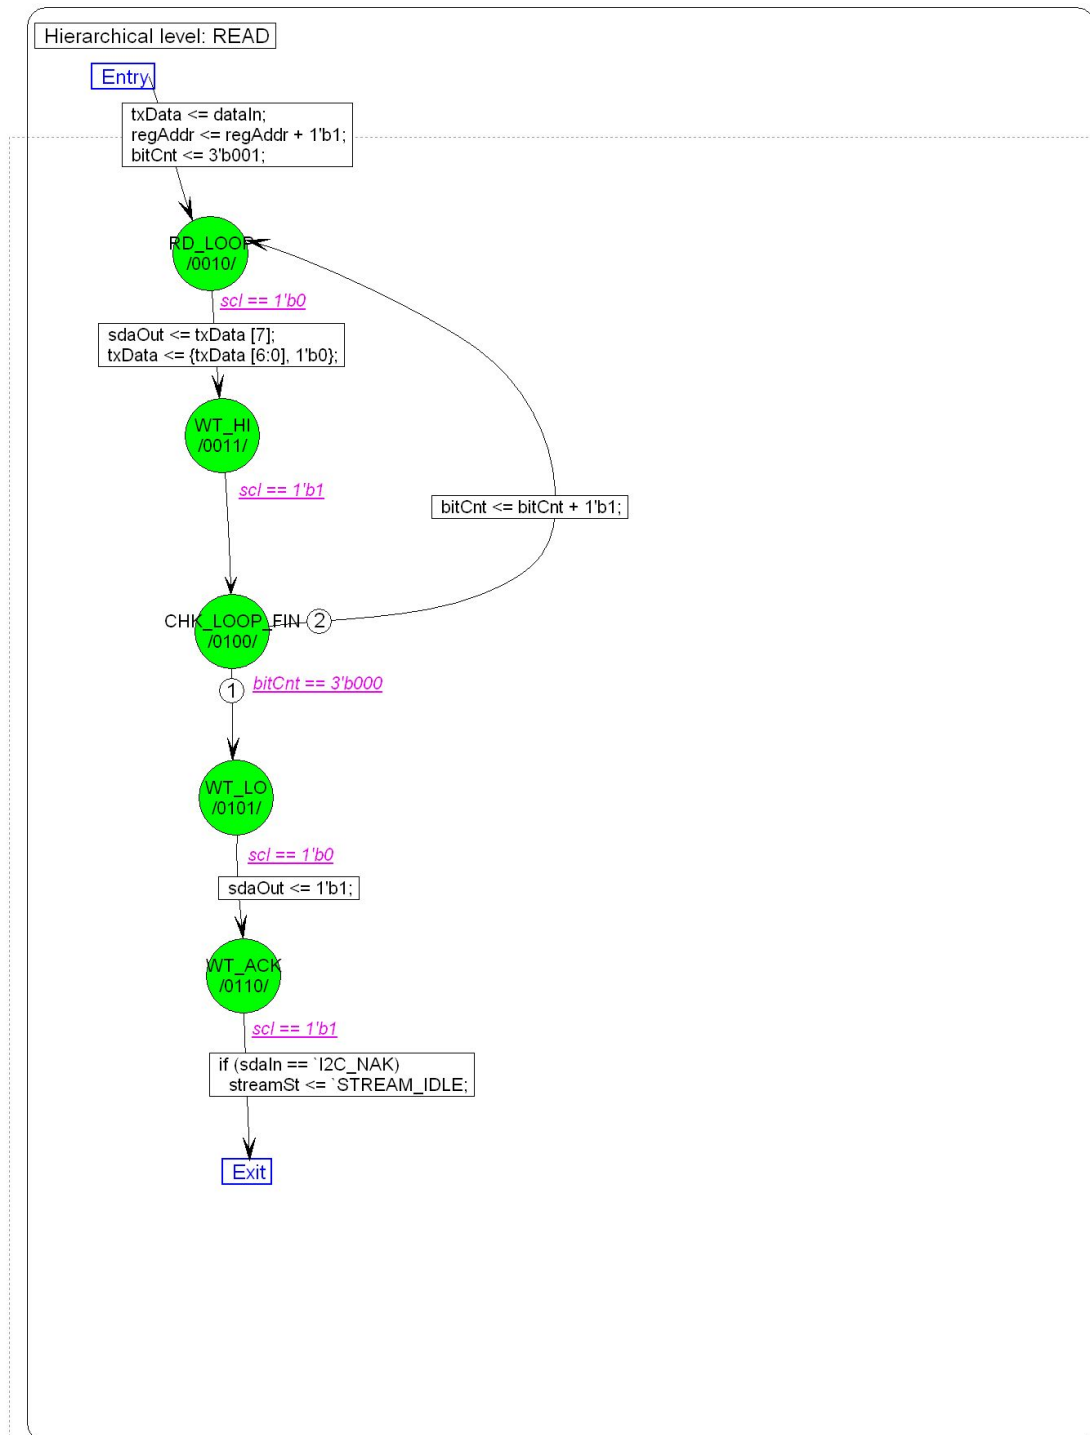

Active-HDL PDF Export design0 design

Copyright 2006 ALDEC, Inc. Henderson, NV USA
All Rights Reserved.

ALDEC, Inc. homepage <http://www.aldec.com>

Contents

1 Table of Contents	
2 design0	1
2.1 serialInterface.asf	1
2.1.1 READ	2
2.1.2 WRITE	2
2.1.2.1 J1	3

2 design0

2.1 serialInterface.asf

2.1.1 READ

2.1.2 WRITE

2.1.2.1 J1